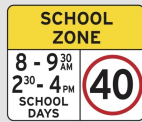

School Zone Speeding Offences

40km/h is the speed limit. Children are vulnerable in school zones.