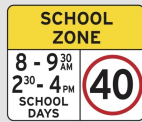

Do not use a hand held mobile phone while driving.

Parallel Parking

Do not park too close to double barrier or dividing centre line.

School Zone Speeding Offences

40km/h is the speed limit. Children are vulnerable in school zones.