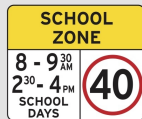

School Zone Speeding Offences

40km/h is the speed limit. Children are vulnerable in school zones.