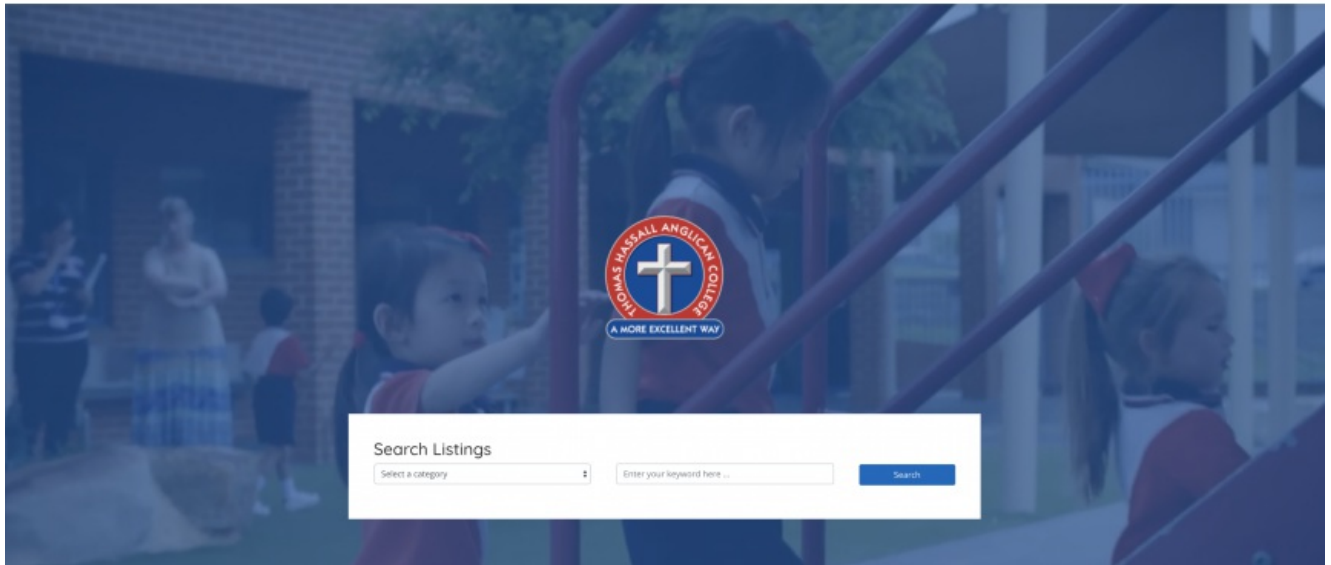

THE WAY

TERM 2 | FRIDAY 18 JUNE
2021

THAC Marketplace

[Home](#) [Browse Ads](#) [Submit an Ad](#) [How It Works](#) [Sizing Guide](#) [Login](#)

THOMAS HASSALL MARKETPLACE

Do you have second hand uniforms or school equipment that you want to sell? Are you searching for extra uniforms?

In response to the requests of parents, the College is pleased to provide a marketplace where parents can connect to buy/sell/swap College Uniforms and other school based equipment such as instruments or sports gear.

Please [use this link](#) to our uniform page of our website to access the site. The terms and conditions of use are outlined on the site, please take time to read these before using.

We trust that this will assist families. Should you have any feedback or questions, please contact [Mandy Payne](#)

You can also access the Marketplace via our website by going to the 'Current Students' tab and selecting 'Uniforms'.