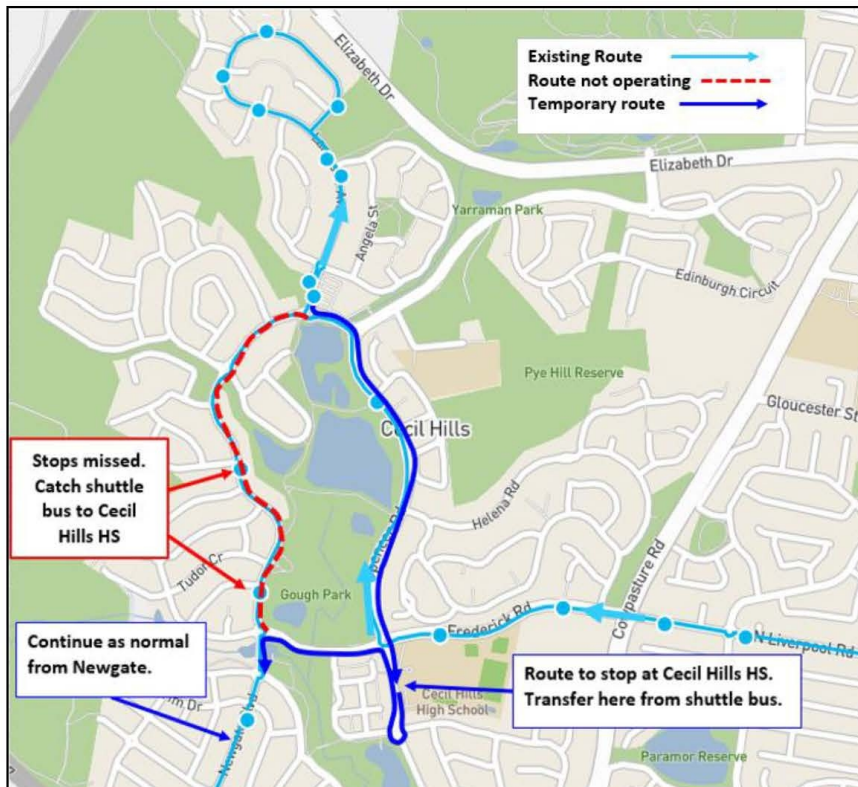

## IMPORTANT NOTE | TEMPORARY CHANGE TO BUS ROUTES

## TEMPORARY ROUTE CHANGE FROM 21 JUNE FOR APPROX 9 WEEKS

Due to road works closing a section of Feodore Dr in Cecil Hills, this school bus will have a temporary route change for the duration of the works. As a result, there will be 2-3 bus stops missed. A shuttle bus will operate between Cecil Hills HS and Feodore Dr to take any students to or from their stop.

**TEMPORARY ROUTE DIRECTIONS:** Route 9314 to Thomas Hassall and Good Samaritan. The route will operate as normal until after Cecil Hills Shops.

EX ELIZABETH DR & MAXWELLS via Elizabeth, L> North Liverpool, R> Lulich, L> Wearne, R> Gemalla, L> Brown, L> Montgomery, R> North Liverpool, R> Marriott (07:15) - Delgarno, R> Aplin, L> Dowland, L> Wilson, R> North Liverpool - Frederick, R> Spencer, L> Feodore, R> Lancaster (Full Loop) to Cecil Hills Shops (07:23), L> Feodore, R> Spencer to Cecil Hills HS, return Spencer, L> Feodore, L> Newgate, R> Rosebank, L> Gowranlea, R> Regentville - Airfield, R> Cowpasture, R> Qantas - Flynn, R> Kingsford Smith (07:45), R> Kelsy, R> Monkton, R> Flynn, L> Kingsford Smith, L> Fifteenth - Hoxton Park to school (Arr 07:55)

**TEMPORARY ROUTE DIRECTIONS:** Route 9810 from Thomas Hassall Anglican College. The route change is highlighted below.

TO MOUNT PRITCHARD Via Kingsford Smith, R> Kelsey, R> Monkton, L> Flynn - Qantas, L> Cowpasture, L> Airfield - Regentville, L> Gowanlea, R> Rosebank, R> Newgate, R> Feodore, R> Spencer to Cecil Hills HS, U-turn at roundabout and return Spencer, L> 2nd Feodore, R> Lancaster, U-turn at roundabout to Cecil Hills Shops, L> Feodore, R> Spencer then route continues as normal.