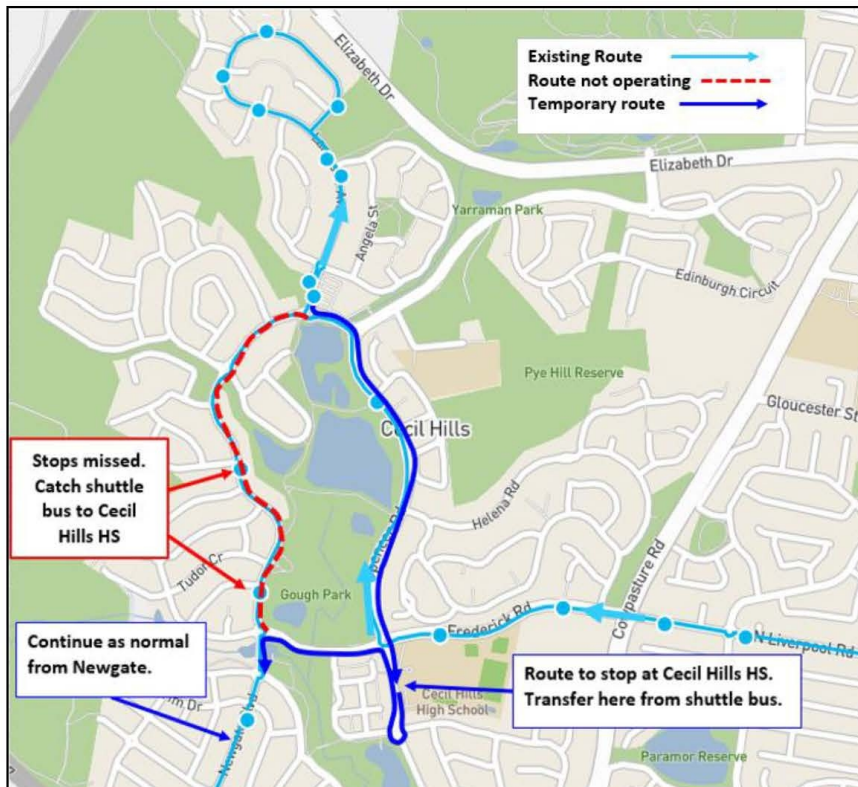

NOTICE

TEMPORARY ROUTE CHANGE FROM 21 JUNE FOR APPROX 9 WEEKS

Due to road works closing a section of Feodore Dr in Cecil Hills, this school bus will have a temporary route change for the duration of the works. As a result, there will be 2-3 bus stops missed. A shuttle bus will operate between Cecil Hills HS and Feodore Dr to take any students to or from their stop.

TEMPORARY ROUTE DIRECTIONS: Route 9314 to Thomas Hassall and Good Samaritan. The route will operate as normal until after Cecil Hills Shops.

EX ELIZABETH DR & MAXWELLS via Elizabeth, L> North Liverpool, R> Lulich, L> Wearne, R> Gemalla, L> Brown, L> Montgomery, R> North Liverpool, R> Marriott (07:15) - Delgarno, R> Aplin, L> Dowland, L> Wilson, R> North Liverpool - Frederick, R> Spencer, L> Feodore, R> Lancaster (Full Loop) to Cecil Hills Shops (07:23), L> Feodore, R> Spencer to Cecil Hills HS, return Spencer, L> Feodore, L> Newgate, R> Rosebank, L> Gowranlea, R> Regentville - Airfield, R> Cowpasture, R> Qantas - Flynn, R> Kingsford Smith (07:45), R> Kelsy, R> Monkton, R> Flynn, L> Kingsford Smith, L> Fifteenth - Hoxton Park to school (Arr 07:55)