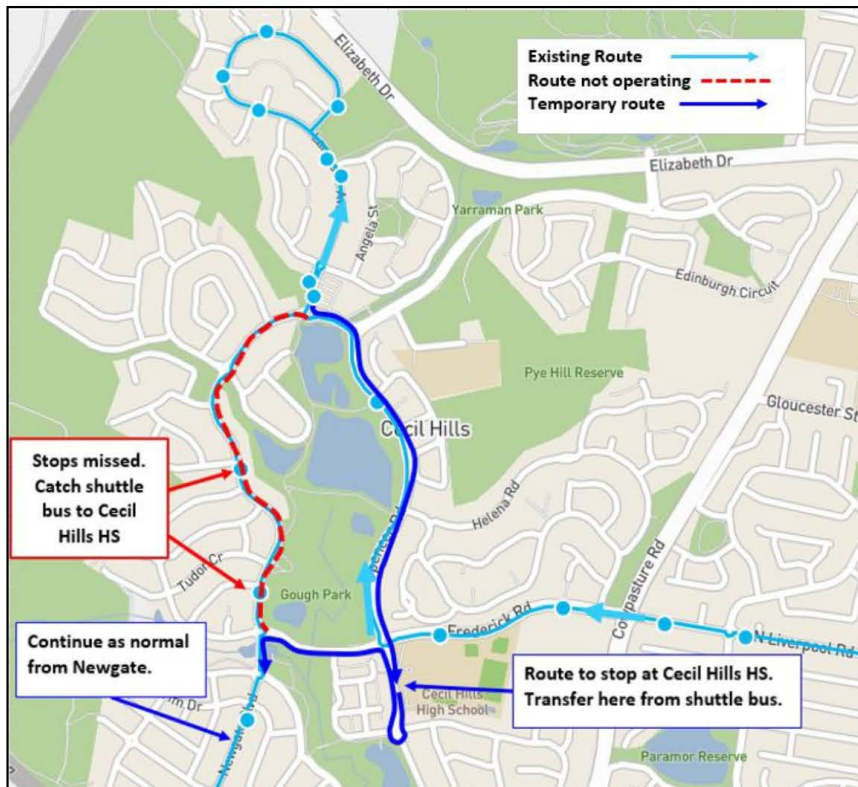

## IMPORTANT NOTE | TEMPORARY CHANGE TO BUS ROUTES

## TEMPORARY ROUTE CHANGE FROM 21 JUNE FOR APPROX 9 WEEKS

Due to road works closing a section of Feodore Dr in Cecil Hills, this school bus will have a temporary route change for the duration of the works. As a result, there will be 2-3 bus stops missed. A shuttle bus will operate between Cecil Hills HS and Feodore Dr to take any students to or from their stop.

**TEMPORARY ROUTE DIRECTIONS:** Route 9314 to Thomas Hassall and Good Samaritan. The route will operate as normal until after Cecil Hills Shops.

EX ELIZABETH DR & MAXWELLS via Elizabeth, L> North Liverpool, R> Lalich, L> Wearne, R> Gemalla, L> Brown, L> Montgomery, R> North Liverpool, R> Marriott (07:15) - Delgarno, R> Aplin, L> Dowland, L> Wilson, R> North Liverpool - Frederick, R> Spencer, L> Feodore, R> Lancaster (Full Loop) to Cecil Hills Shops (07:23), L> Feodore, R> Spencer to Cecil Hills HS, return Spencer, L> Feodore, L> Newgate, R> Rosebank, L> Gowranlea, R> Regentville - Airfield, R> Cowpasture, R> Qantas - Flynn, R> Kingsford Smith (07:45), R> Kelsy, R> Monkton, R> Flynn, L> Kingsford Smith, L> Fifteenth - Hoxton Park to school (Arr 07:55)

**TEMPORARY ROUTE DIRECTIONS:** Route 9810 from Thomas Hassall Anglican College. The route change is highlighted below.

TO MOUNT PRITCHARD Via Kingsford Smith, R> Kelsey, R> Monkton, L> Flynn - Qantas, L> Cowpasture, L> Airfield - Regentville, L> Gowanlea, R> Rosebank, R> Newgate, R> Feodore, R> Spencer to Cecil Hills HS, U-turn at roundabout and return Spencer, L> 2nd Feodore, R> Lancaster, U-turn at roundabout to Cecil Hills Shops, L> Feodore, R> Spencer then route continues as normal.