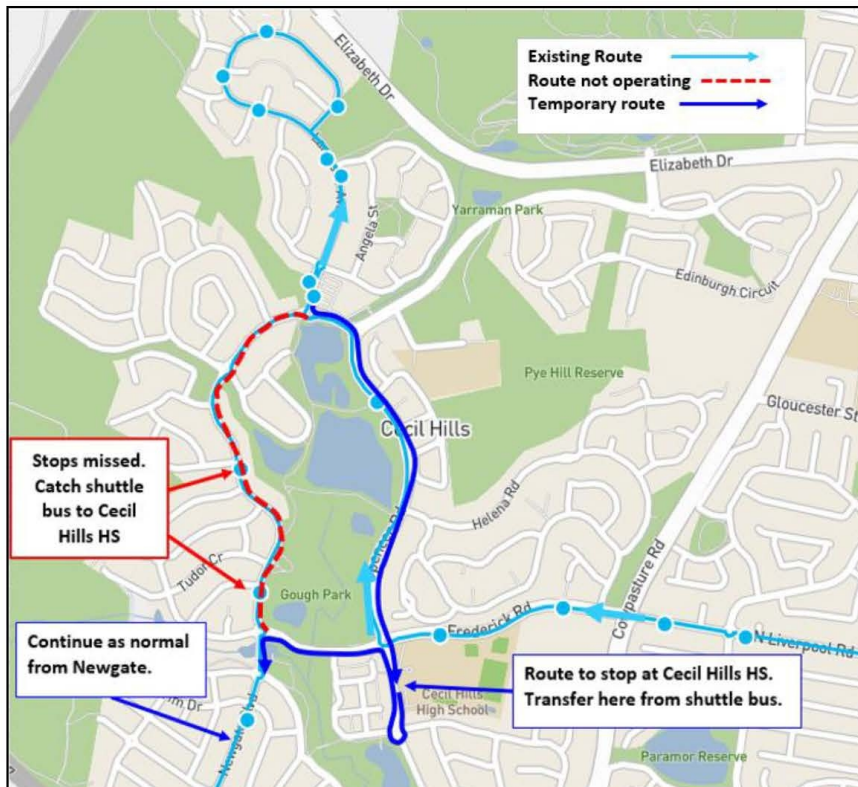

THE WAY

TERM 2 | FRIDAY 18 JUNE
2021

IMPORTANT NOTE | TEMPORARY CHANGE TO BUS ROUTES

NOTICE

TEMPORARY ROUTE CHANGE FROM 21 JUNE FOR APPROX 9 WEEKS

Due to road works closing a section of Feodore Dr in Cecil Hills, this school bus will have a temporary route change for the duration of the works. As a result, there will be 2-3 bus stops missed. A shuttle bus will operate between Cecil Hills HS and Feodore Dr to take any students to or from their stop.

TEMPORARY ROUTE DIRECTIONS: Route 9314 to Thomas Hassall and Good Samaritan. The route will operate as normal until after Cecil Hills Shops.

EX ELIZABETH DR & MAXWELLS via Elizabeth, L> North Liverpool, R> Lulich, L> Wearne, R> Gemalla, L> Brown, L> Montgomery, R> North Liverpool, R> Marriott (07:15) - Delgarno, R> Aplin, L> Dowland, L> Wilson, R> North Liverpool - Frederick, R> Spencer, L> Feodore, R> Lancaster (Full Loop) to Cecil Hills Shops (07:23), L> Feodore, R> Spencer to Cecil Hills HS, return Spencer, L> Feodore, L> Newgate, R> Rosebank, L> Gowanglea, R> Regentville - Airfield, R> Cowpasture, R> Qantas - Flynn, R> Kingsford Smith (07:45), R> Kelsy, R> Monkton, R> Flynn, L> Kingsford Smith, L> Fifteenth - Hoxton Park to school (Arr 07:55)

NOTICE

TEMPORARY ROUTE CHANGE FROM 21 JUNE FOR APPROX 9 WEEKS

Due to road works closing a section of Feodore Dr in Cecil Hills, this school bus will have a temporary route change for the duration of the works. As a result, there will be 2-3 bus stops missed. A shuttle bus will operate between Cecil Hills HS and Feodore Dr to take any students to or from their stop.