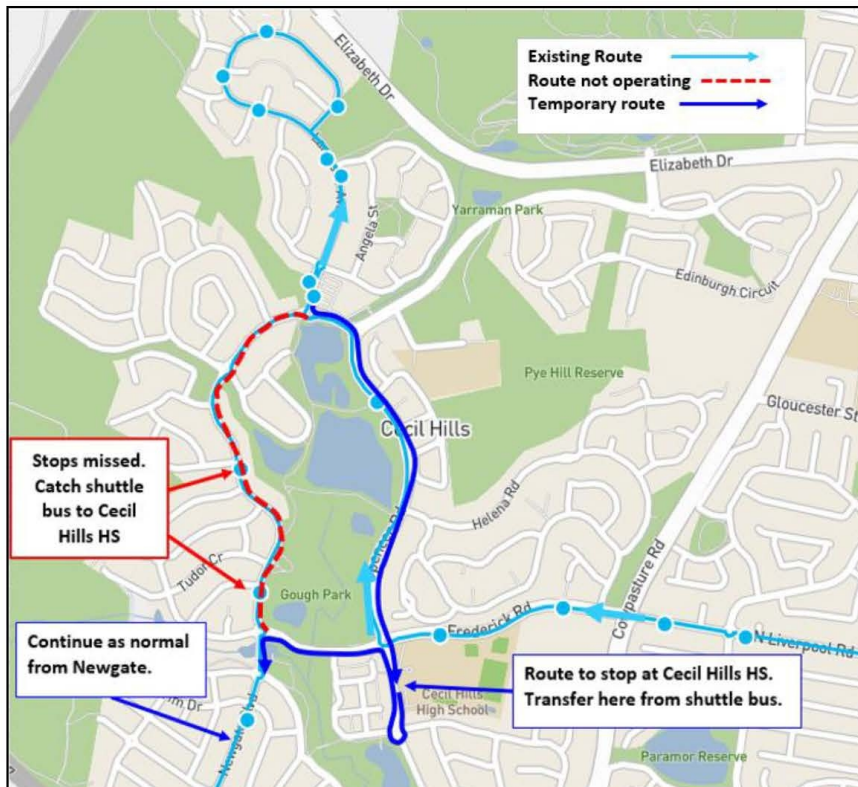

THE WAY

TERM 2 | FRIDAY 18 JUNE
2021

IMPORTANT NOTE | TEMPORARY CHANGE TO BUS ROUTES

NOTICE

TEMPORARY ROUTE CHANGE FROM 21 JUNE FOR APPROX 9 WEEKS

Due to road works closing a section of Feodore Dr in Cecil Hills, this school bus will have a temporary route change for the duration of the works. As a result, there will be 2-3 bus stops missed. A shuttle bus will operate between Cecil Hills HS and Feodore Dr to take any students to or from their stop.

TEMPORARY ROUTE DIRECTIONS: Route 9314 to Thomas Hassall and Good Samaritan. The route will operate as normal until after Cecil Hills Shops.

EX ELIZABETH DR & MAXWELLS via Elizabeth, L> North Liverpool, R> Lalach, L> Wearne, R> Gemalla, L> Brown, L> Montgomery, R> North Liverpool, R> Marriott (07:15) - Delgarno, R> Aplin, L> Dowland, L> Wilson, R> North Liverpool - Frederick, R> Spencer, L> Feodore, R> Lancaster (Full Loop) to Cecil Hills Shops (07:23), L> Feodore, R> Spencer to Cecil Hills HS, return Spencer, L> Feodore, L> Newgate, R> Rosebank, L> Gowanglea, R> Regentville - Airfield, R> Cowpasture, R> Qantas - Flynn, R> Kingsford Smith (07:45), R> Kelsy, R> Monkton, R> Flynn, L> Kingsford Smith, L> Fifteenth - Hoxton Park to school (Arr 07:55)

NOTICE

TEMPORARY ROUTE CHANGE FROM 21 JUNE FOR APPROX 9 WEEKS

Due to road works closing a section of Feodore Dr in Cecil Hills, this school bus will have a temporary route change for the duration of the works. As a result, there will be 2-3 bus stops missed. A shuttle bus will operate between Cecil Hills HS and Feodore Dr to take any students to or from their stop.