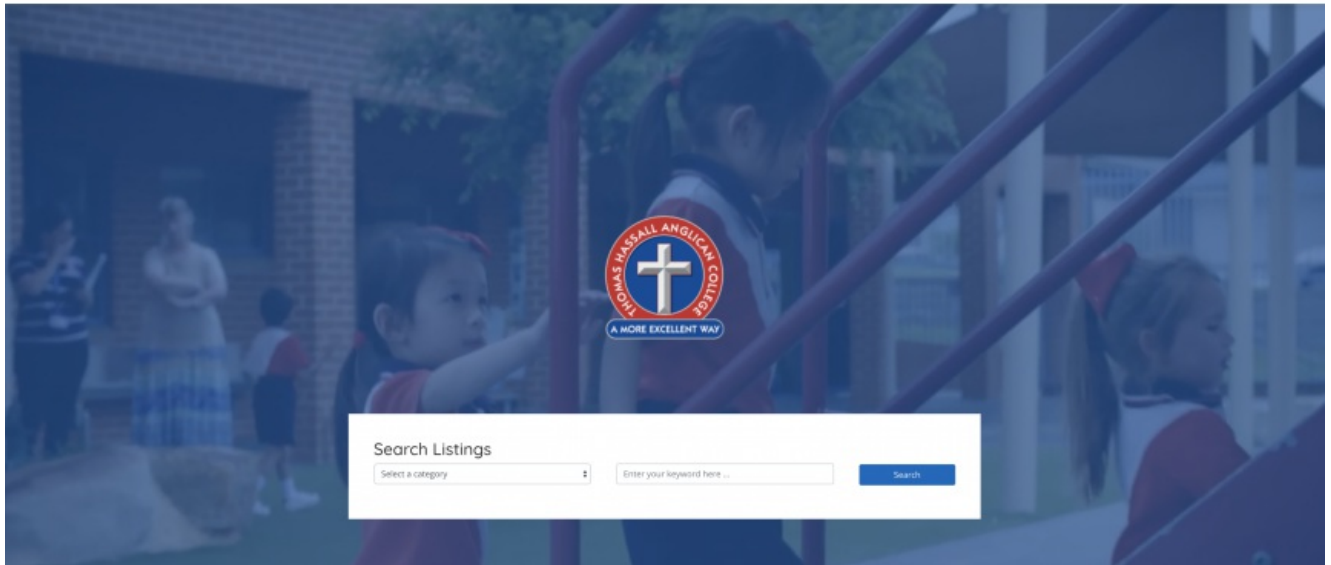

THE WAY

TERM 2 | FRIDAY 14 MAY
2021

THAC Marketplace

[Home](#) [Browse Ads](#) [Submit an Ad](#) [How It Works](#) [Sizing Guide](#) [Login](#)

THOMAS HASSALL MARKETPLACE

Do you have second hand uniforms or school equipment that you want to sell? Are you searching for extra uniforms?

In response to the requests of parents, the College is pleased to provide a marketplace where parents can connect to buy/sell/swap College Uniforms and other school based equipment such as instruments or sports gear.

Please [use this link](#) to our uniform page of our website to access the site. The terms and conditions of use are outlined on the site, please take time to read these before using.

We trust that this will assist families. Should you have any feedback or questions, please contact [Mandy Payne](#)

You can also access the Marketplace via our website by going to the 'Current Students' tab and selecting 'Uniforms'.