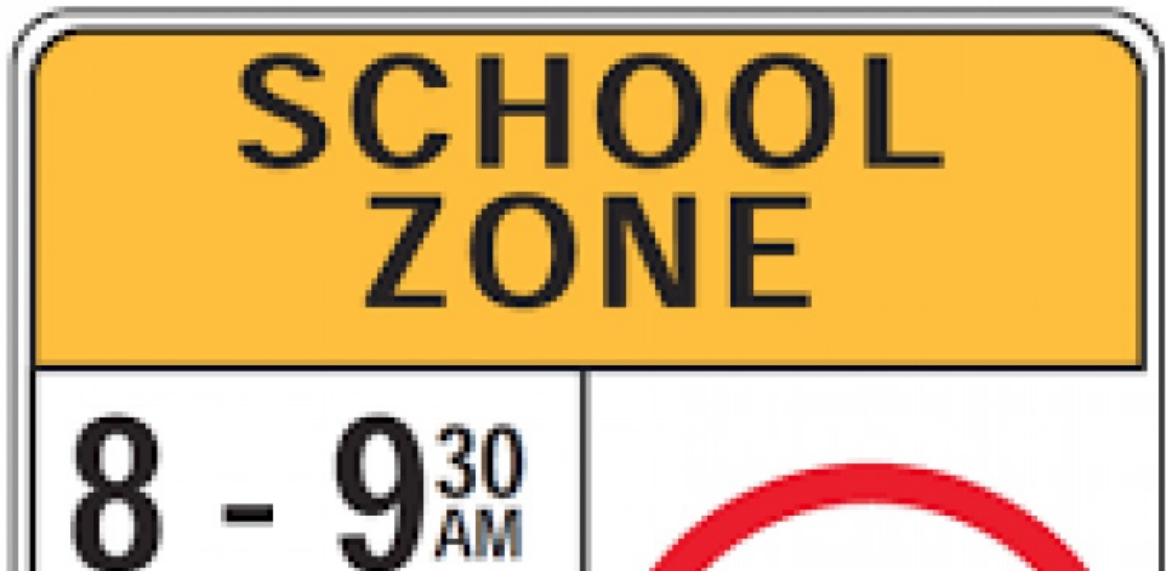

THE WAY

TERM 4 | TUESDAY 29
OCTOBER 2019

**SCHOOL
ZONE**

SCHOOL ZONE PENALTIES

Please note the attached document in regards to updated School Zone Penalties.

School Zone Penalties Effective 1 July 2019

* The values are doubled during designated holiday/long weekend periods

You cannot stop here at all.

The minimum penalty for disobeying 'No Stopping' is **\$344** and **2 demerit points**.

You cannot stop here at all. Parking on nature strips is also illegal.

 [School Zone Penalties - effective 1 July 2019.pdf](#)