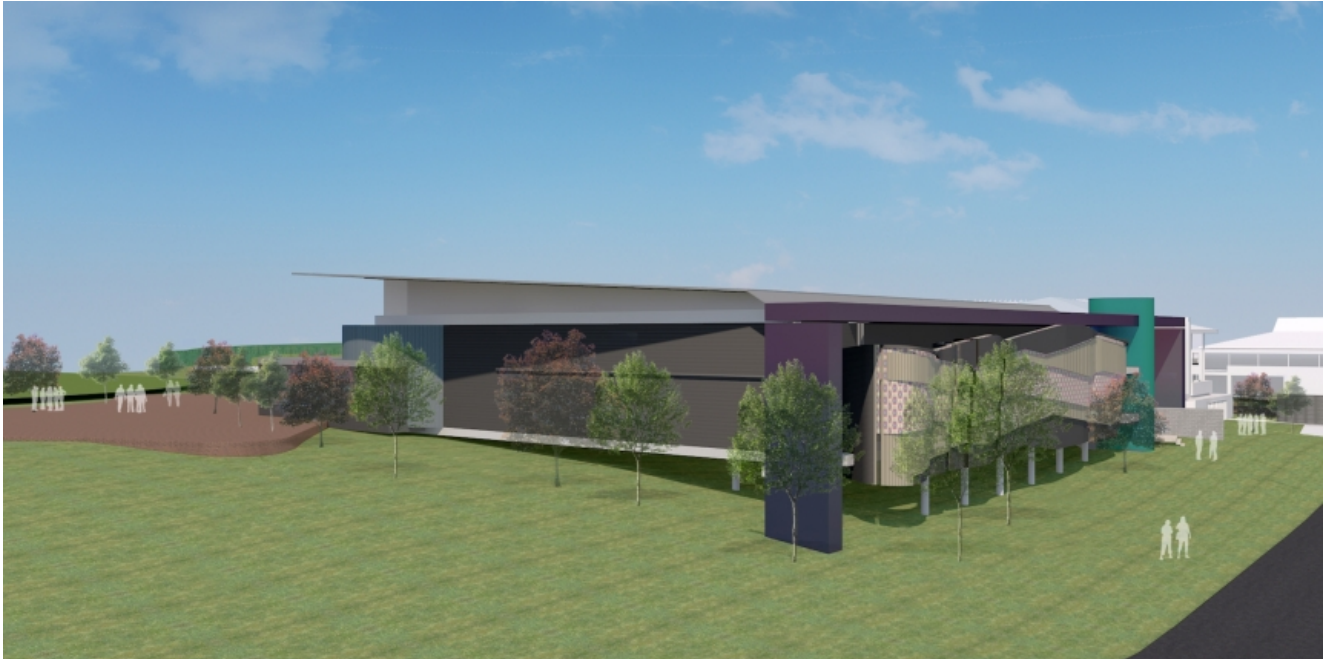

THE WAY

TERM 1 : THURSDAY 15
FEBRUARY 2018

FROM THE COLLEGE MANAGER

The new Physical Education Centre is entering an exciting phase of construction with lots of tradesmen working inside and outside the building.

On the front of the PEC complex, the steel support structure for the front decorative panels are being lifted into position while at the back facing the sports field, feature panelling is also being installed. On the inside many teams are working in the Sports Hall installing huge ceiling fans, speaker systems and acoustic linings in preparation for the timber sports flooring system being laid in a few weeks. In the change-rooms and toilets, painters and tilers are working hard before all the fixtures are installed. There is still lots to be done but thanks to the great team from Mark Moribito Constructions, we are confident it will be completed sometime during Term 2.